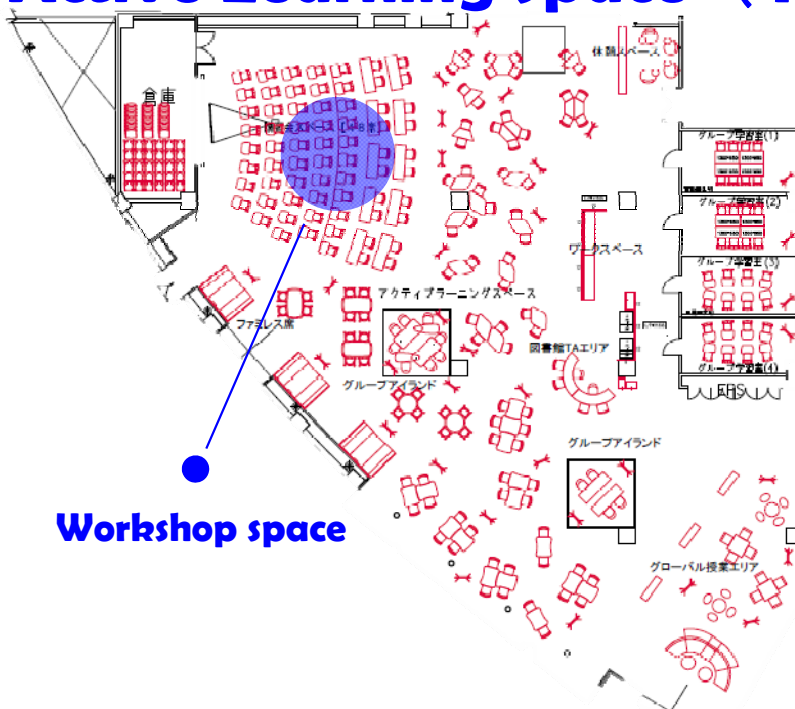

New Central Library Access Map

Ito Campus

Active Learning Space (4F)

Library Workshop

12/21 Wed.

11:00-12:00

No reservations required.
Please feel free to join in.

【Contact Information】