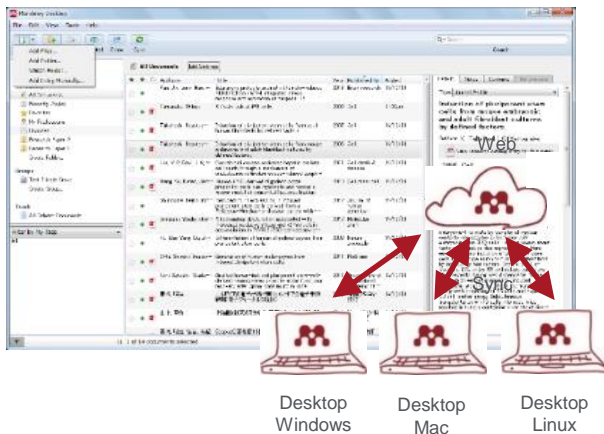

Reference Management by Mendeley

Individual Assistance

Any questions about Mendeley are welcome! **November 16-30,**

**Weekdays
9:00-17:00**

- How to install Mendeley ?
- How to use Microsoft Word add-in?
- How to share PDFs with colleagues?

Central Library	3F Reference Desk * Appointment required
SciTech Library	1F Reference Desk *NO appointment required
Online	Teams *Appointment required

Target

All Kyushu University Members

Apply

Library Website > Events
or the QR code